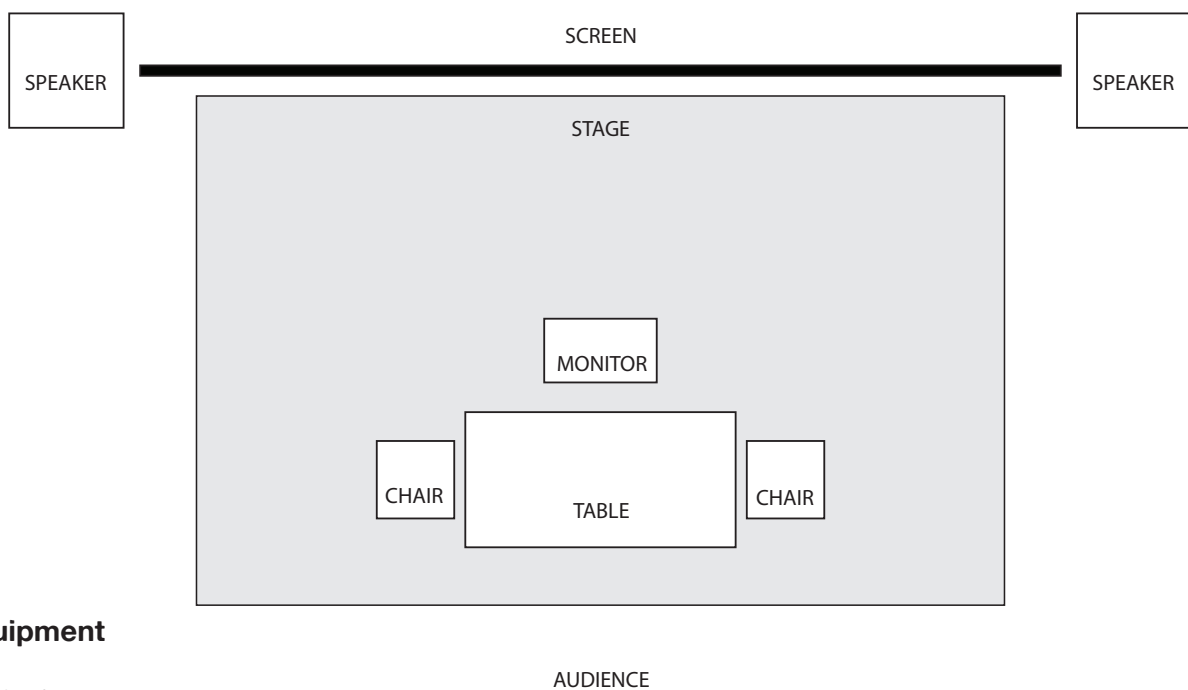

Technical requirements

- 4 power sockets (220volt)
- 500 watt

- 2 chairs
- 1x2 meters tables

- Stereo PA
- 2x mono-jack or XLR audio connection
- Stereo monitor speakers

- 1x beamer (PAL) + screen
- 1x BNC or RCA connection
- 1x preview monitor (PAL)

Stage plan

Lighting conditions:
No lights!

Equipment

Typical:

- 1-2x laptop + extra's
- 1x audio mixers
- 1x video mixer
- 1-4x video devices/mixers
- 1x DVD-recorder